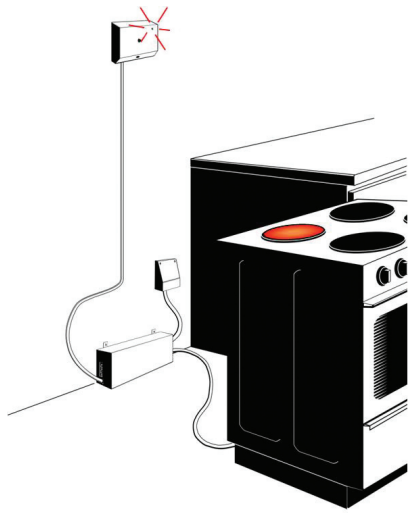

Cooker Guard

Safety Device for Electric Cooker

- The Cooker Guard is a stand alone device aiming to reduce all risk of fire linked to an eventual misuse of an electric hob or cooker.
- The Cooker Guard helps elderly people to live independently and safely.
- Should the user unintentionally leave the cooker ON, the Cooker Guard will automatically turn the cooker off before the temperature gets to high or when the preset time has elapsed.

Cooker Guard

Safety Device for Electric Cooker

Description

The Cooker Guard monitors temperature and time. The Cooker Guard turns automatically the cooker off if the temperature is too high or when the preset time has run out. The Cooker Guard does not reset unless someone comes and turns off the Cooker.

The Cooker Guard monitors only the temperature coming out of the hot plates. However the time applies to both the hot plates and the oven. The Cooker Guard allows a cooking time between 10 minutes and 2 hours depending on how it has been set.

The Cooker Guard is primarily used in a domiciliary care or in a care home or hospital environment.

Specifications:

Product Code	F1671	
	Control Unit:	Sensor Unit:
Colour	White (red)	White
Weight	2060g	190g
Dimensions	335 × 104 × 53 mm	121 × 83 × 22 mm
Material	Metal	Plastic
Installation	Terminal Block	240 cm cable with a RJ45 plug
Max. current	45A	
Voltage	230V	
Phase	1N	
Frequency	50Hz	
Directives	CE marked	